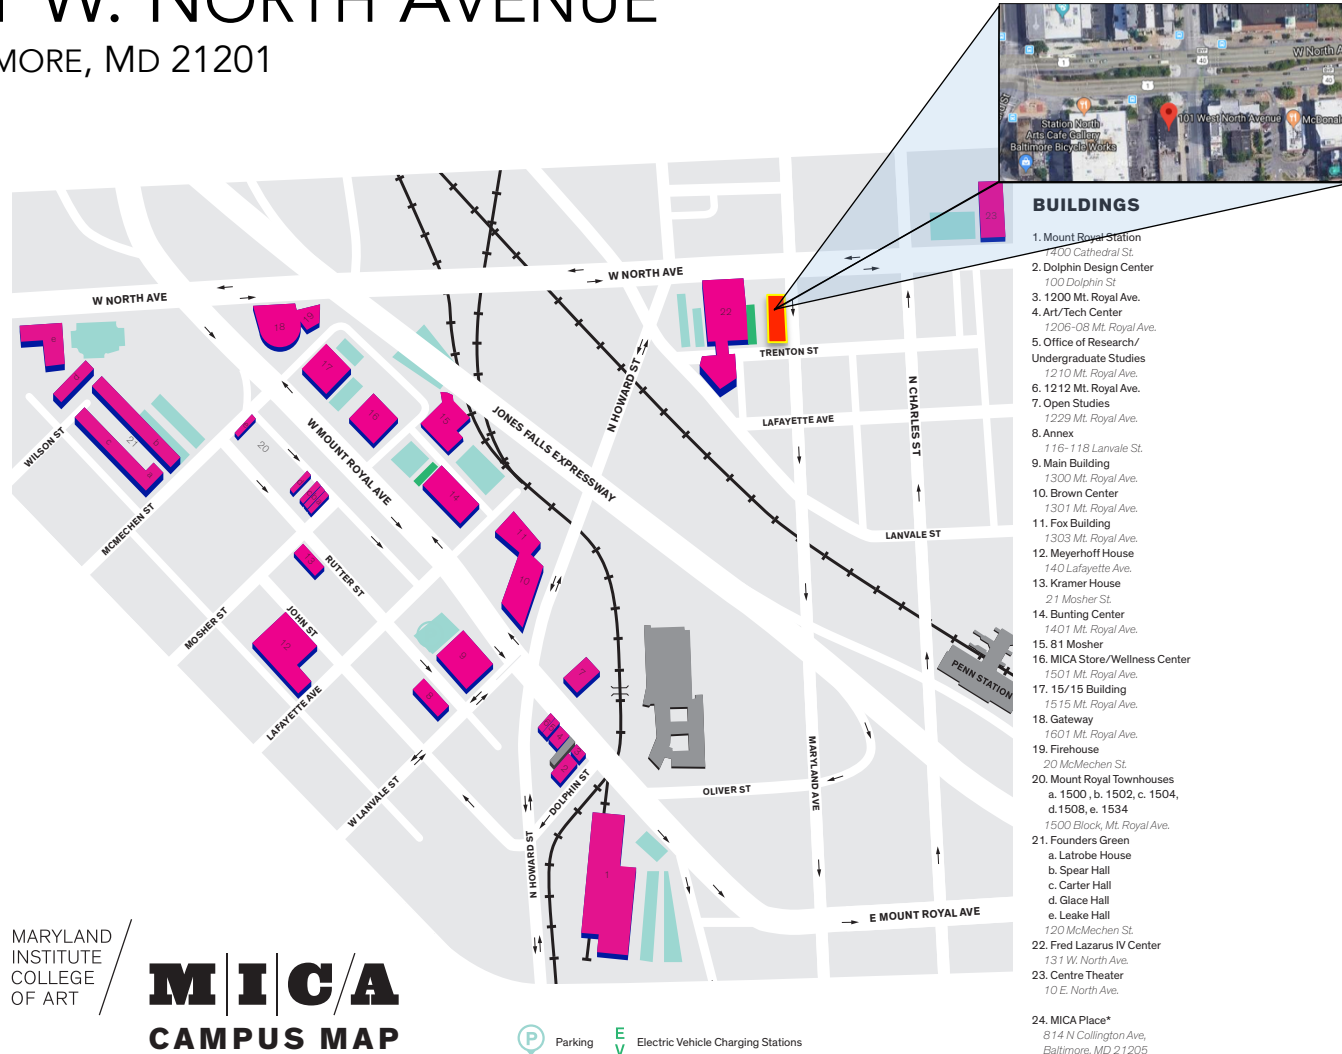

# 101 W. NORTH AVENUE

BALTIMORE, MD 21201

WELL LOCATED QUALIFIED OPPORTUNITY ZONE REAL ESTATE

# 101 W. NORTH AVENUE

BALTIMORE, MD 21201

Located in Baltimore's Station North neighborhood and within a Federal Opportunity Zone, 101 W. North Avenue is on the campus of Maryland Institute College of Art, three blocks from The University of Baltimore and Penn Station and 1.5 miles from Johns Hopkins University.

# 101 W. NORTH AVENUE

BALTIMORE, MD 21201

101 W. North is located in Opportunity Zone Census Tract 24510120500

# 101 W. NORTH AVENUE

BALTIMORE, MD 21201

MARYLAND  
INSTITUTE  
COLLEGE  
OF ART

**MICA**  
CAMPUS MAP

101 W. North is immediately adjacent to MICA's Fred Lazarus IV Center. Among other things, the Fred Lazarus IV Center is home to 400+ MICA graduate students. MICA currently house 48 of its 400+ graduate students.