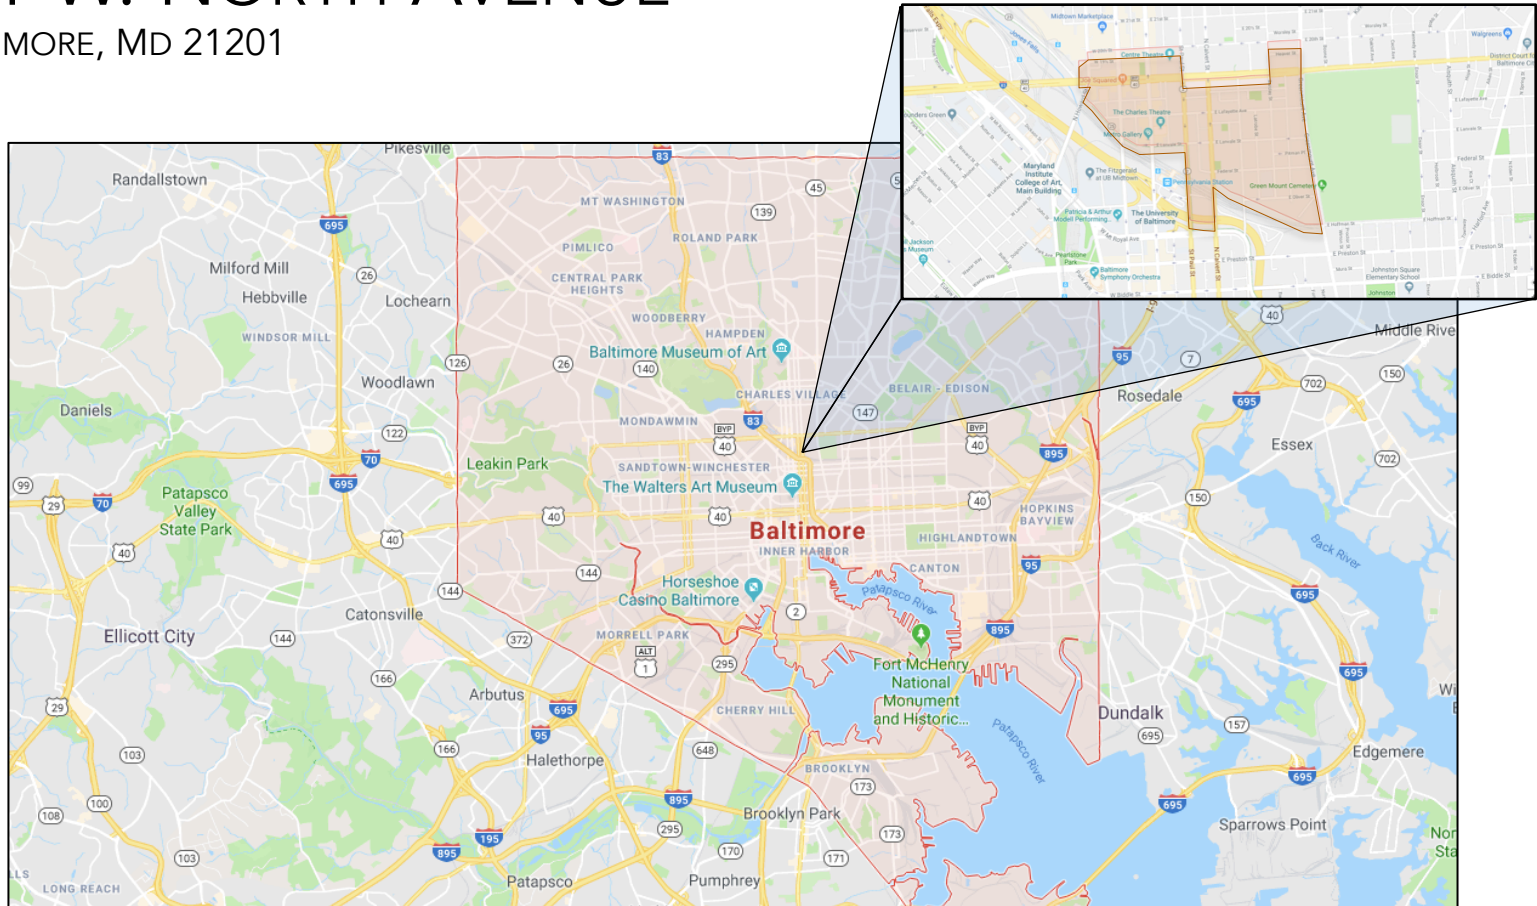

# 101 W. NORTH AVENUE

BALTIMORE, MD 21201

WELL LOCATED QUALIFIED OPPORTUNITY ZONE REAL ESTATE

# 101 W. NORTH AVENUE

BALTIMORE, MD 21201

Located in Baltimore's Station North neighborhood and within a Federal Opportunity Zone, 101 W. North Avenue is on the campus of Maryland Institute College of Art, three blocks from The University of Baltimore and Penn Station and 1.5 miles from Johns Hopkins University.

# 101 W. NORTH AVENUE

BALTIMORE, MD 21201

101 W. North is located in Opportunity Zone Census Tract 24510120500

# 101 W. NORTH AVENUE

BALTIMORE, MD 21201

MARYLAND  
INSTITUTE  
COLLEGE  
OF ART

**MICA**  
CAMPUS MAP

101 W. North is immediately adjacent to MICA's Fred Lazarus IV Center. Among other things, the Fred Lazarus IV Center is home to 400+ MICA graduate students. MICA currently house 48 of its 400+ graduate students.