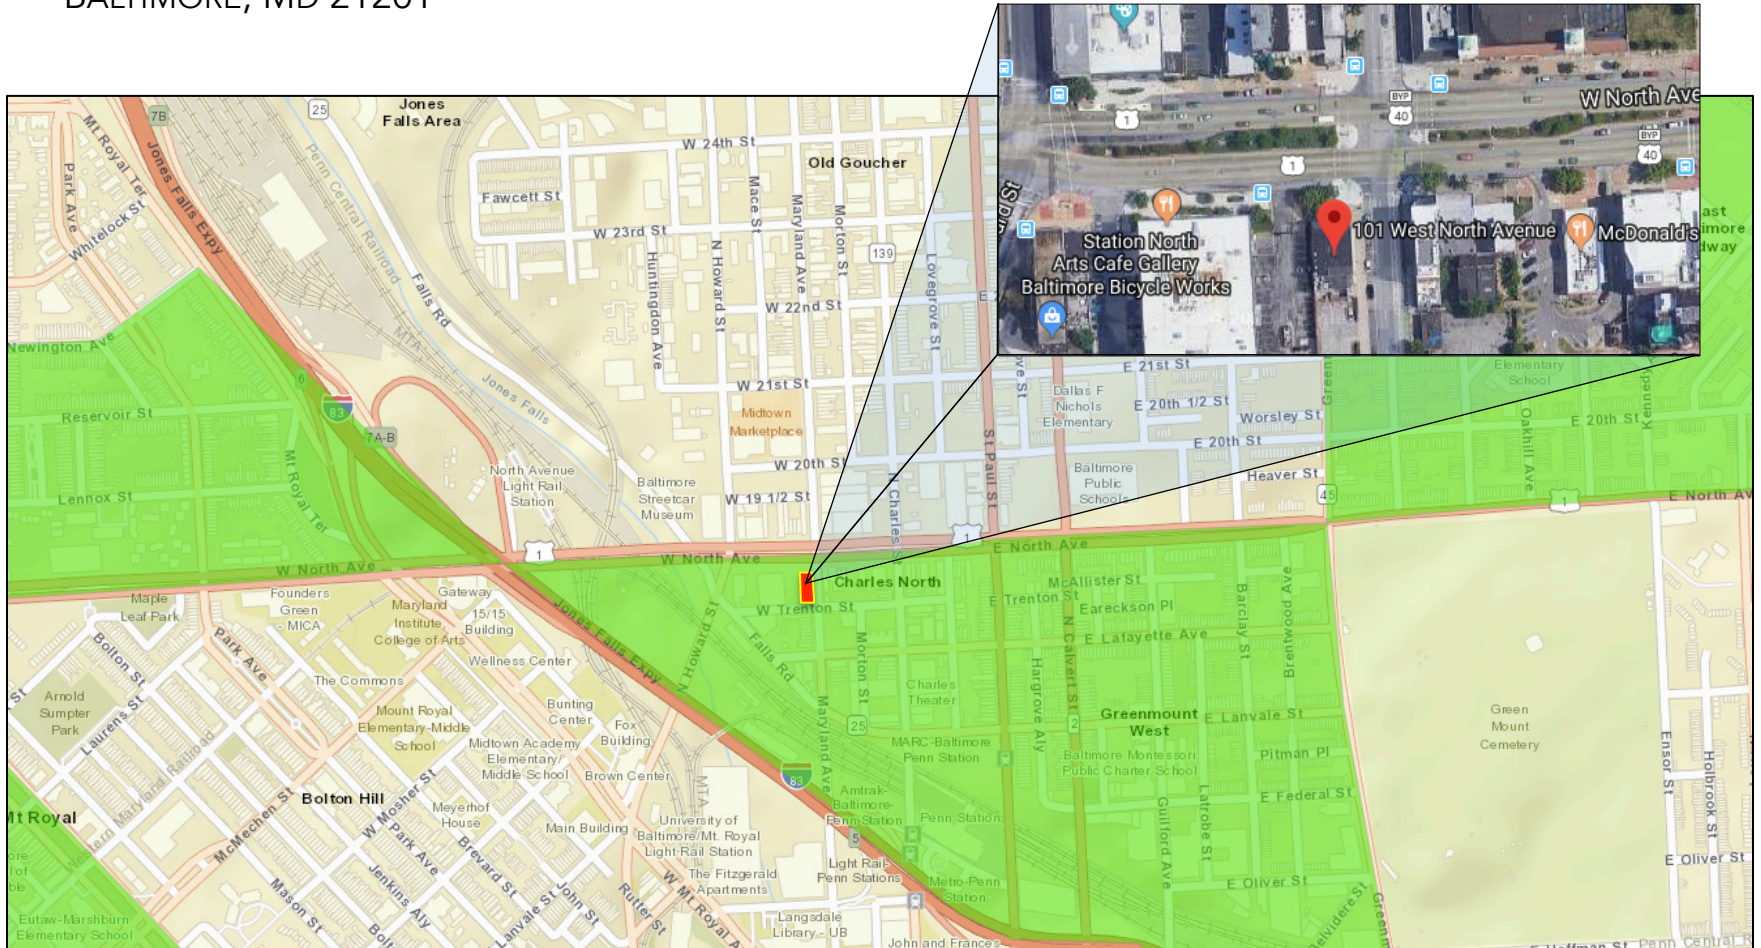

# 101 W. NORTH AVENUE

BALTIMORE, MD 21201

Located in Baltimore's Station North neighborhood and within a Federal Opportunity Zone, 101 W. North Avenue is on the campus of Maryland Institute College of Art, three blocks from The University of Baltimore and Penn Station and 1.5 miles from Johns Hopkins University.

# 101 W. NORTH AVENUE

BALTIMORE, MD 21201

101 W. North is located in Opportunity Zone Census Tract 24510120500